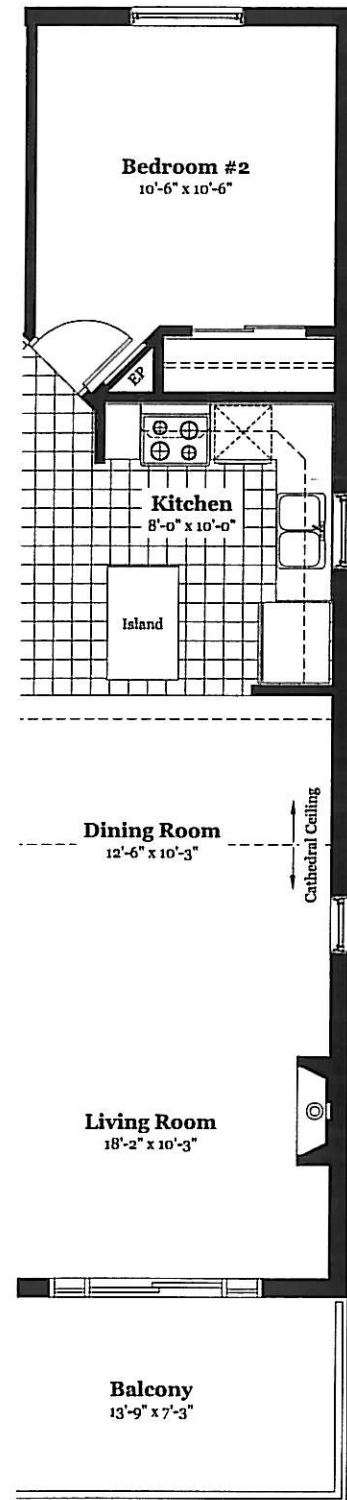

Middle Unit

End Unit

Condo Terrasse - Lower Unit (Right)

1,050 ft²

Tél.: (613) 632-2060 Fax: (613) 632-2215
www.chclementconstruction.ca

Middle Unit

End Unit

Condo Terrasse - Upper Unit (Right)