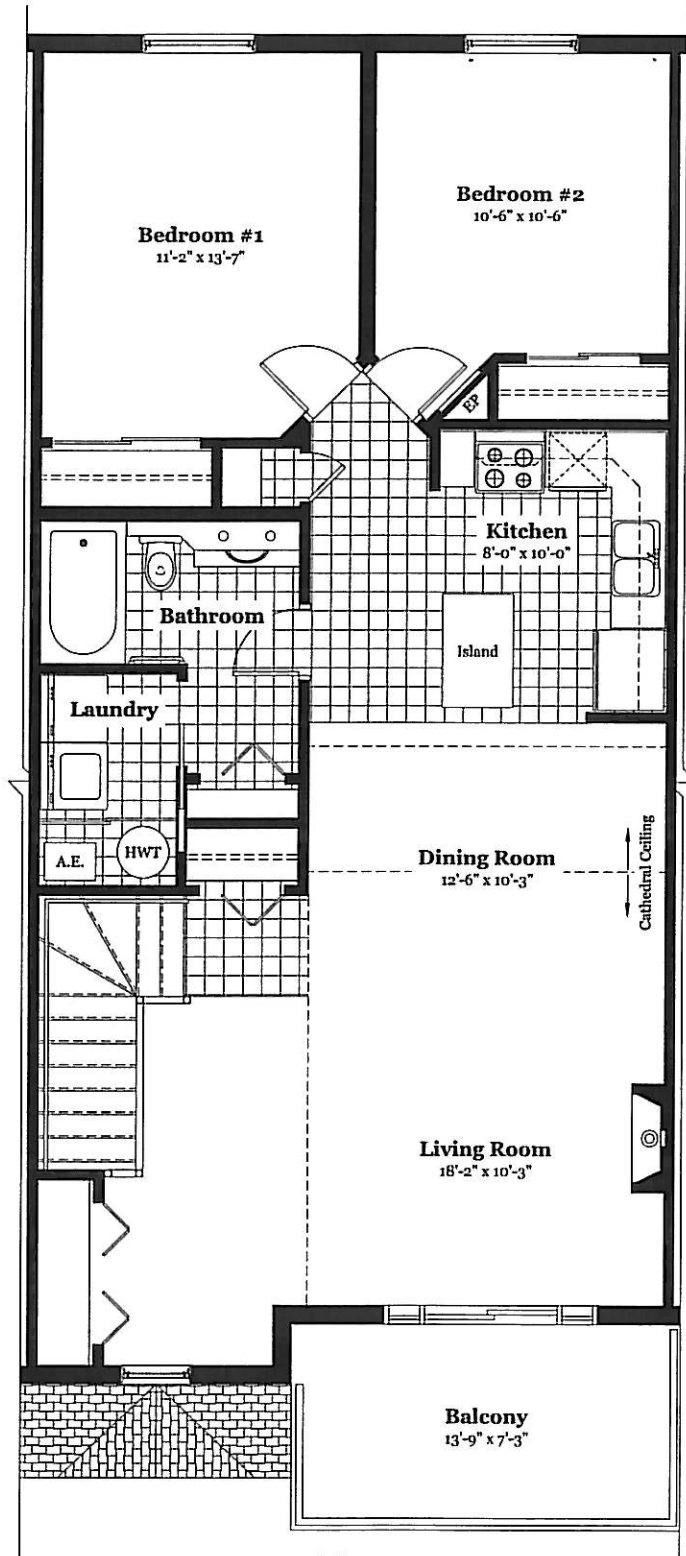

Middle Unit

End Unit

Condo Terrasse - Lower Unit (Right)

1,050 ft²

Tél.: (613) 632-2060 Fax: (613) 632-2215
www.chclementconstruction.ca

Middle Unit

End Unit

Condo Terrasse - Upper Unit (Right)