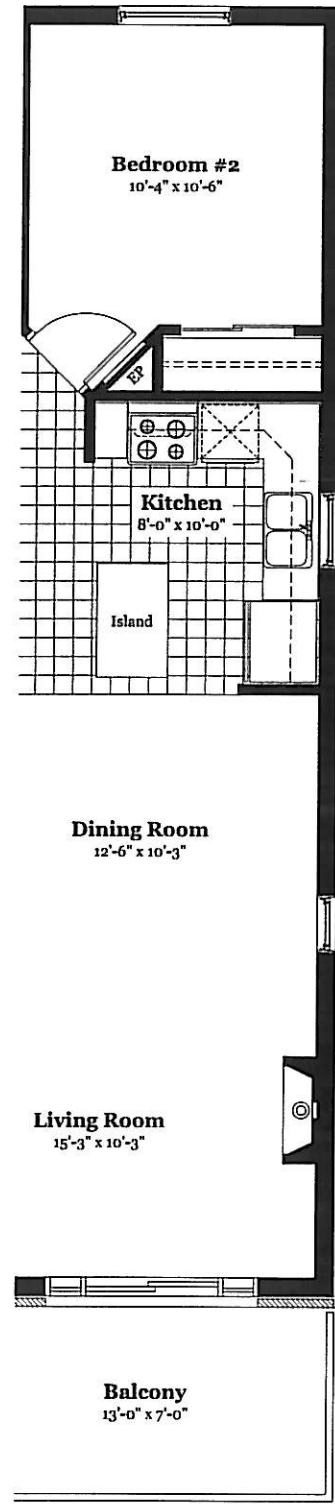

Middle Unit

End Unit

Condo Terrasse - Lower Unit (Right)

1,050 ft²

Tél.: (613) 632-2060 Fax: (613) 632-2215
www.chclementconstruction.ca

Middle Unit

End Unit

Condo Terrasse - Upper Unit (Right)